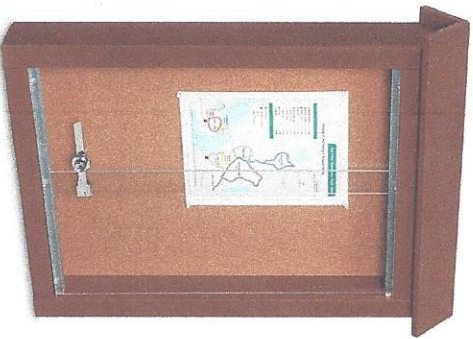

ULINE

1-800-295-5510

Products

Uline Products

Quick Order

Catalog Request

Special Offers

About Us

Careers

Home > All Products > Facilities Maintenance > Outdoor Furniture and Equipment > Message Centers

Trail Sign

More Images

Select a color: Brown

Select