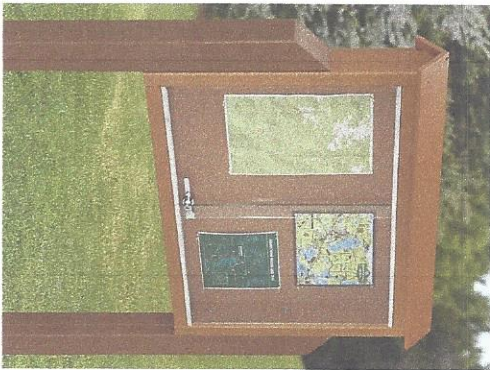

ULINE

1-800-295-5510

Products

Uline Products

Quick Order

Catalog Request

Special Offers

About Us

Careers

Home > All Products > Facilities Maintenance > Outdoor Furniture and Equipment > Message Centers

MESSAGE CENTERS

Post instructions, directories or maps of parks or on camp trails.

- Shatterproof, clear plastic windows with lock.
- Thick 1/4" corkboard.
- Recycled plastic frame and post are weather and graffiti resistant.

MESSAGE CENTERS

MODEL NO.	DESCRIPTION	SIZE L x W x H	WT. (LBS.)	PRICE EACH		ADD TO CART
				1	3+	
H-7976	Trail Sign Only	20 x 4 x 29"	40	$279	$259	Specify Color
H-7975	Trail Sign w/ Post	20 x 4 x 100"	70	399	379	Specify Color
H-2856	Message Center Sign Only	38 x 5 x 29"	53	369	349	Specify Color
■ H-2857	Message Center Sign w/ Posts	43 x 6 x 100"	124	599	569	Specify Color

■ SHIPS VIA MOTOR FREIGHT