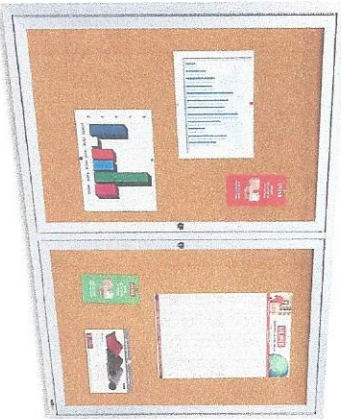

Products

Uline Products

Quick Order

Catalog Request

Special Offers

About Us

Careers

Home > All Products > Office Supplies > Boards/Easels > Cork Boards

Enclosed Cork Board with Aluminum Frame - 4 x 3'

Keep employees informed of bulletins and announcements.

- Locking, shatter-proof clear acrylic doors.
- Attractive satin finish aluminum frame.
- For indoor use only.
- Mounting hardware included.